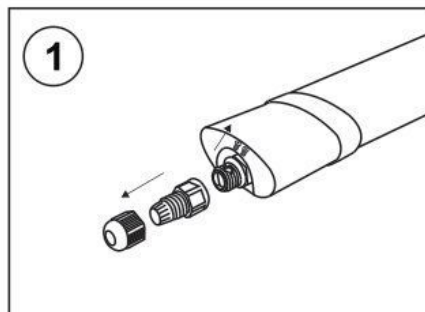

4000K/AC180-265V/5800Lm/50-60Hz/50000h/IP65/-25°~+65°C/1200mm

1

2

3

AC 180-265V

max.1000W